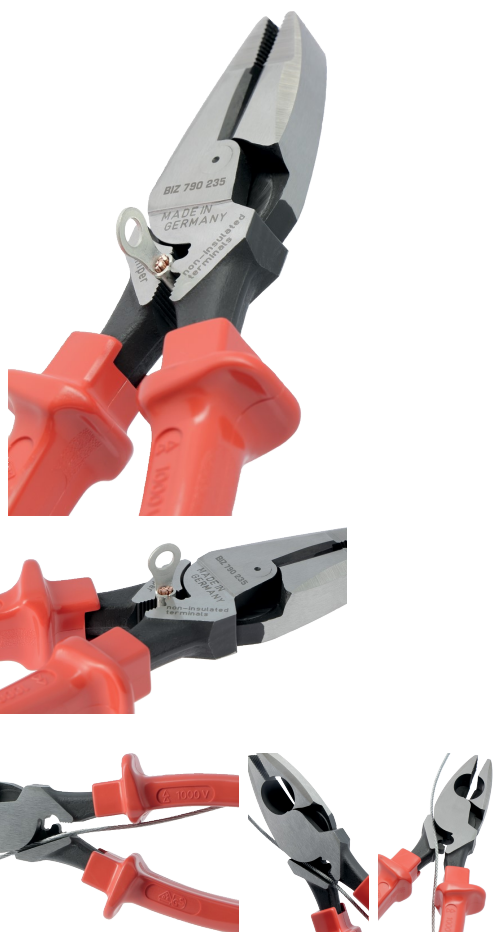

1000 V insulated Linesman plier 240 mm
1000 V insulated clip with an exclusive design!

Characteristics

Length : **235**
 Weight (g) : **450**

Norms

☑ IEC 60900

Compliance marks

GENERAL INFORMATION

Description

Universal clamp type Linesman.

Technical details

Polished finish.
 PVC sleeves.

Application(s)

Gripping area with jaws streaked in a cross to grab and pull efficiently.
 Cut of soft and hard threads.
 Crimping.
 Draw of cables.
 Input area below the hinge.